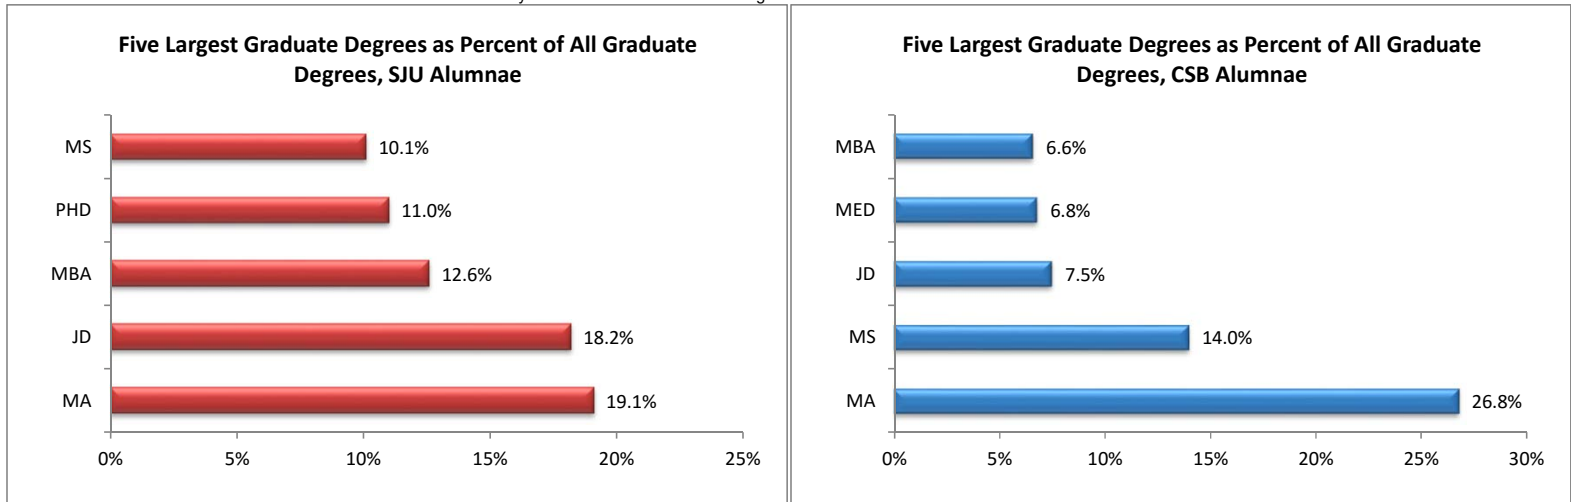

**Table 30:
Graduate and Professional Degree Attainment of
CSB and SJU Graduates as of 07/01/17**

Degree Attained	CSB	SJU	CSB/SJU
Doctorate	914	2,320	3,234
Master's	3,190	3,090	6,280
Total	4,104	5,410	9,514
Total Degreed Alumni	18,887	20,057	38,944
Doctorate % Degreed Alumni	4.8%	11.6%	8.3%
Master's % Degreed Alumni	16.9%	15.4%	16.1%
All Degrees % Degreed Alumni	21.7%	27.0%	24.4%

Source: CSB/SJU Alumnae/Alumni Database

Notes:

1. Includes only those alumnae and alumni who received a degree from CSB or SJU.
2. SJU SOT graduates not included unless the graduate also received an undergraduate degree from CSB or SJU.
3. Degree attainment reflects only those with known degrees. Consequently, these data likely will understate actual alumni degree attainment.