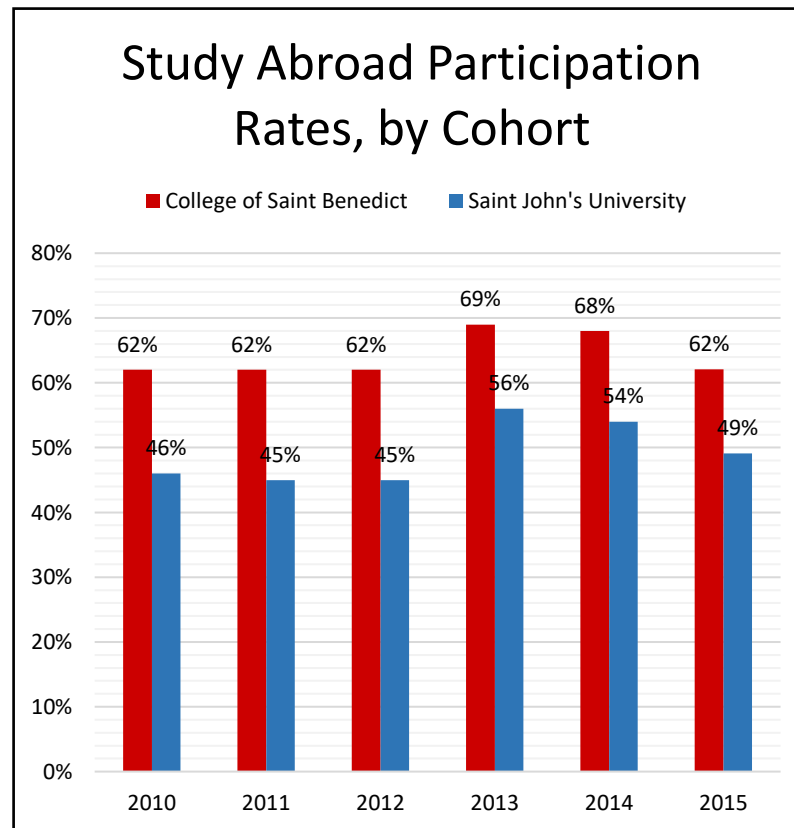

**Table 21: Study Abroad Participation Rates, by Cohort
Fall 2010 to Fall 2015**

	2010	2011	2012	2013	2014	2015
<i>College of Saint Benedict</i>	62%	62%	62%	69%	68%	62%
<i>Saint John's University</i>	46%	45%	45%	56%	54%	49%
<i>CSB/SJU</i>	54%	56%	56%	64%	62%	56%

Source: CSB/SJU Registrar's Office/Senior Survey

Note: Rates are expressed as a percent of students graduating or remaining enrolled for at least four years.

updated on 2/7/2019