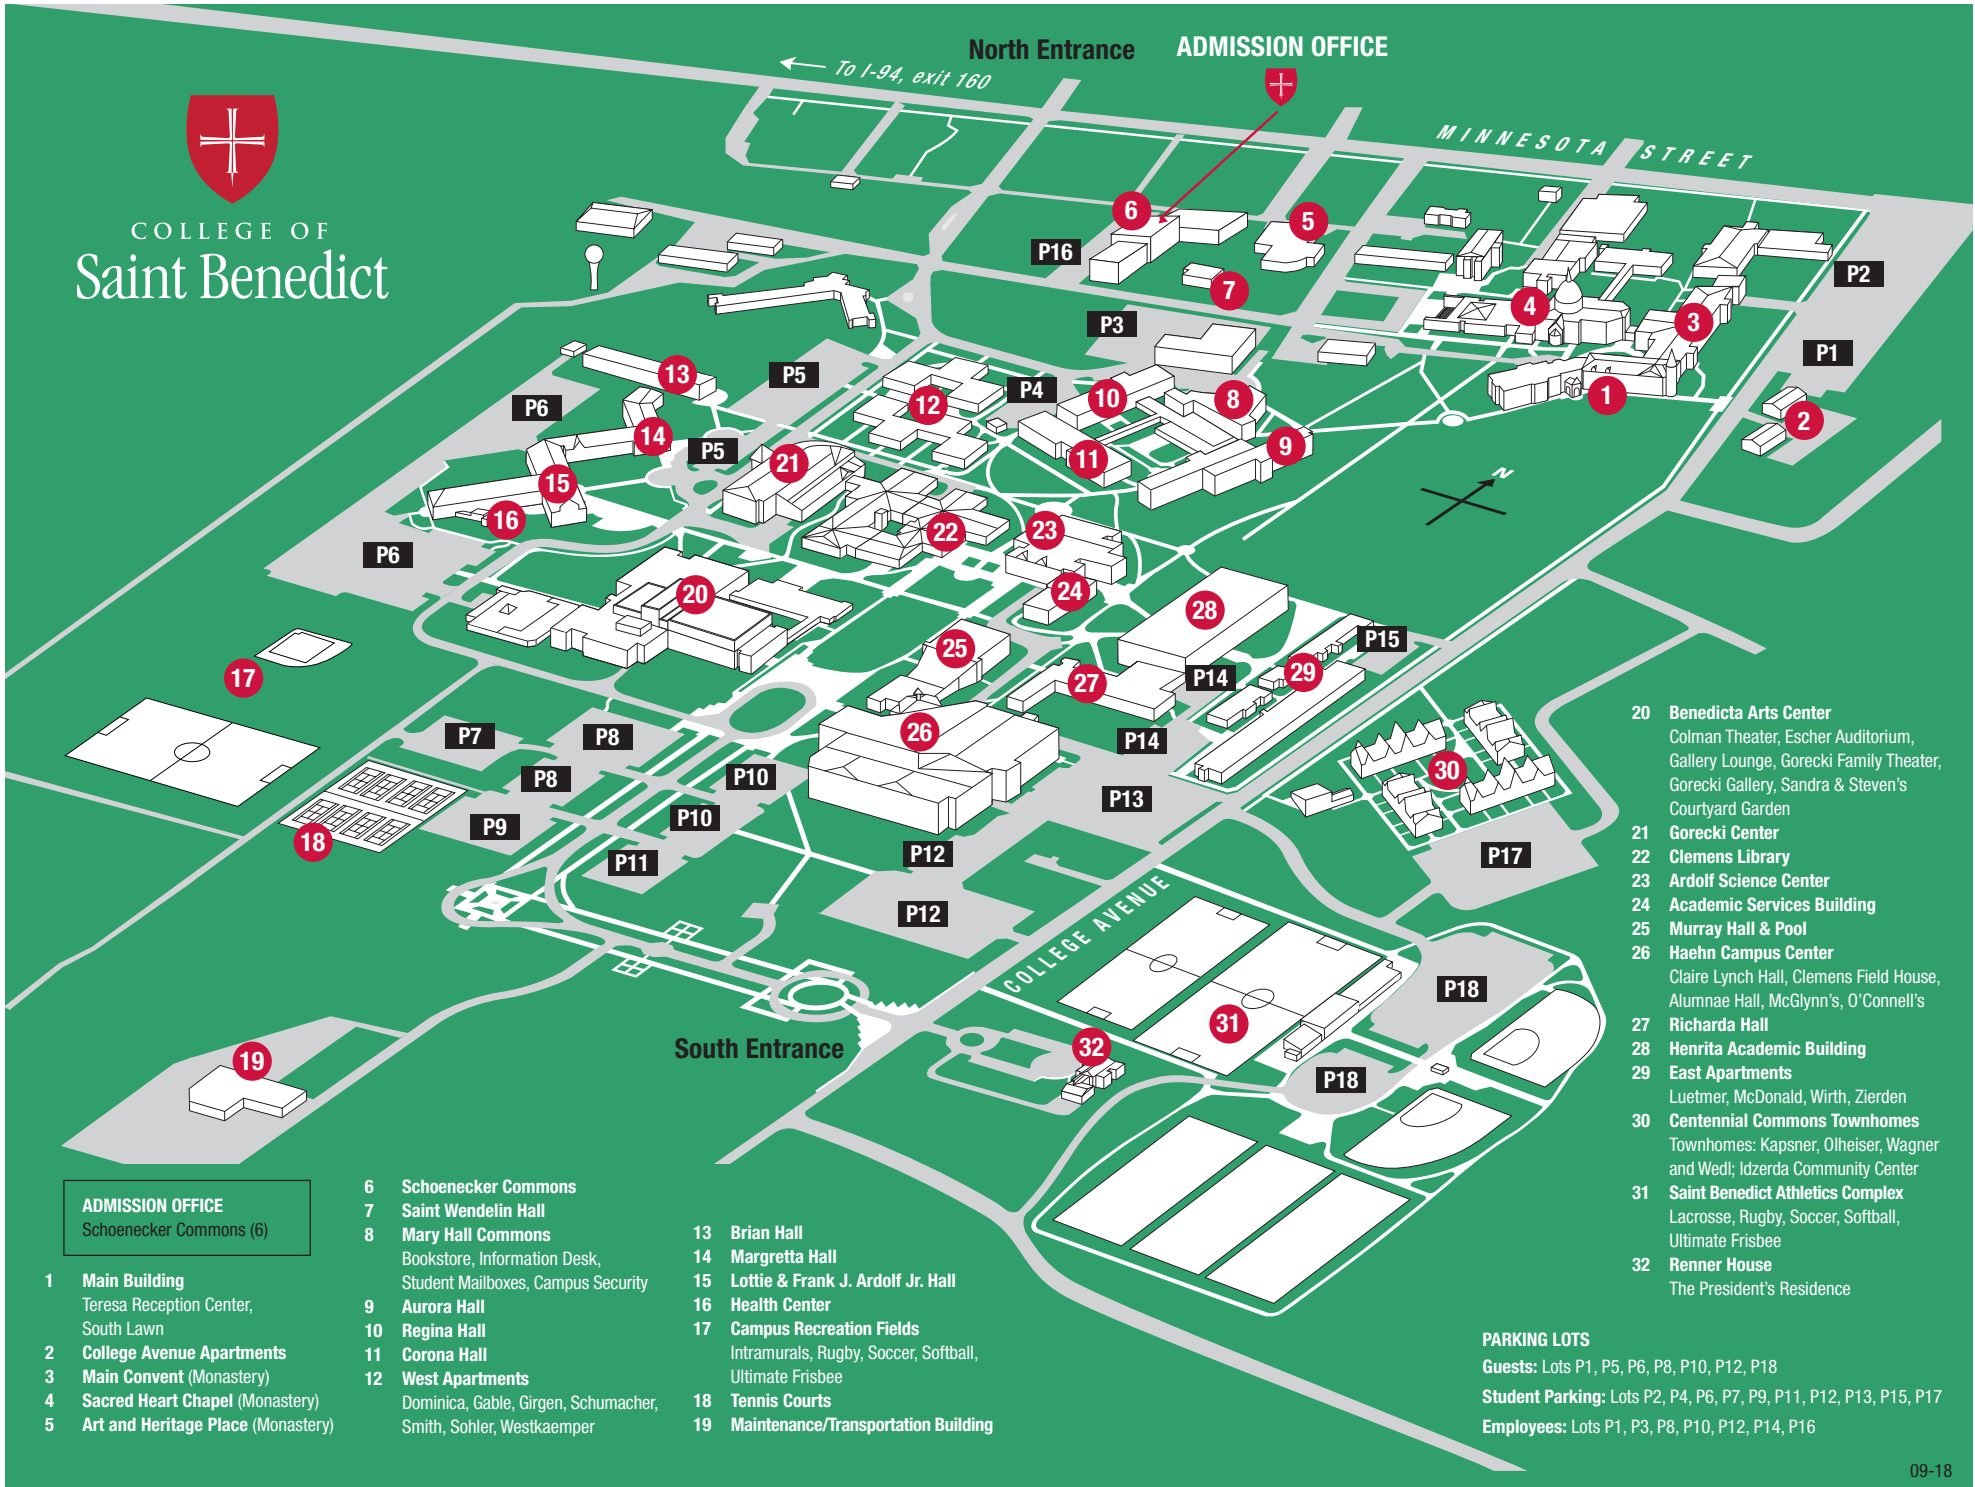

COLLEGE OF Saint Benedict

North Entrance ADMISSION OFFICE

To I-94, exit 160

MINNESOTA STREET

South Entrance

COLLEGE AVENUE

ADMISSION OFFICE
Schoenecker Commons (6)

- 1 **Main Building**
Teresa Reception Center, South Lawn
- 2 **College Avenue Apartments**
- 3 **Main Convent (Monastery)**
- 4 **Sacred Heart Chapel (Monastery)**
- 5 **Art and Heritage Place (Monastery)**
- 6 **Schoenecker Commons**
- 7 **Saint Wendelin Hall**
- 8 **Mary Hall Commons**
Bookstore, Information Desk, Student Mailboxes, Campus Security
- 9 **Aurora Hall**
- 10 **Regina Hall**
- 11 **Corona Hall**
- 12 **West Apartments**
Dominica, Gable, Girgen, Schumacher, Smith, Sohler, Westkaemper
- 13 **Brian Hall**
- 14 **Margretta Hall**
- 15 **Lottie & Frank J. Ardolf Jr. Hall**
- 16 **Health Center**
- 17 **Campus Recreation Fields**
Intramurals, Rugby, Soccer, Softball, Ultimate Frisbee
- 18 **Tennis Courts**
- 19 **Maintenance/Transportation Building**
- 20 **Benedicta Arts Center**
Colman Theater, Escher Auditorium, Gallery Lounge, Gorecki Family Theater, Gorecki Gallery, Sandra & Steven's Courtyard Garden
- 21 **Gorecki Center**
- 22 **Clemens Library**
- 23 **Ardolf Science Center**
- 24 **Academic Services Building**
- 25 **Murray Hall & Pool**
- 26 **Haehn Campus Center**
Claire Lynch Hall, Clemens Field House, Alumnae Hall, McGlynn's, O'Connell's
- 27 **Richarda Hall**
- 28 **Henrita Academic Building**
- 29 **East Apartments**
Luetmer, McDonald, Wirth, Zierden
- 30 **Centennial Commons Townhomes**
Townhomes: Kapsner, Olheiser, Wagner and Wedl; Idzerda Community Center
- 31 **Saint Benedict Athletics Complex**
Lacrosse, Rugby, Soccer, Softball, Ultimate Frisbee
- 32 **Renner House**
The President's Residence