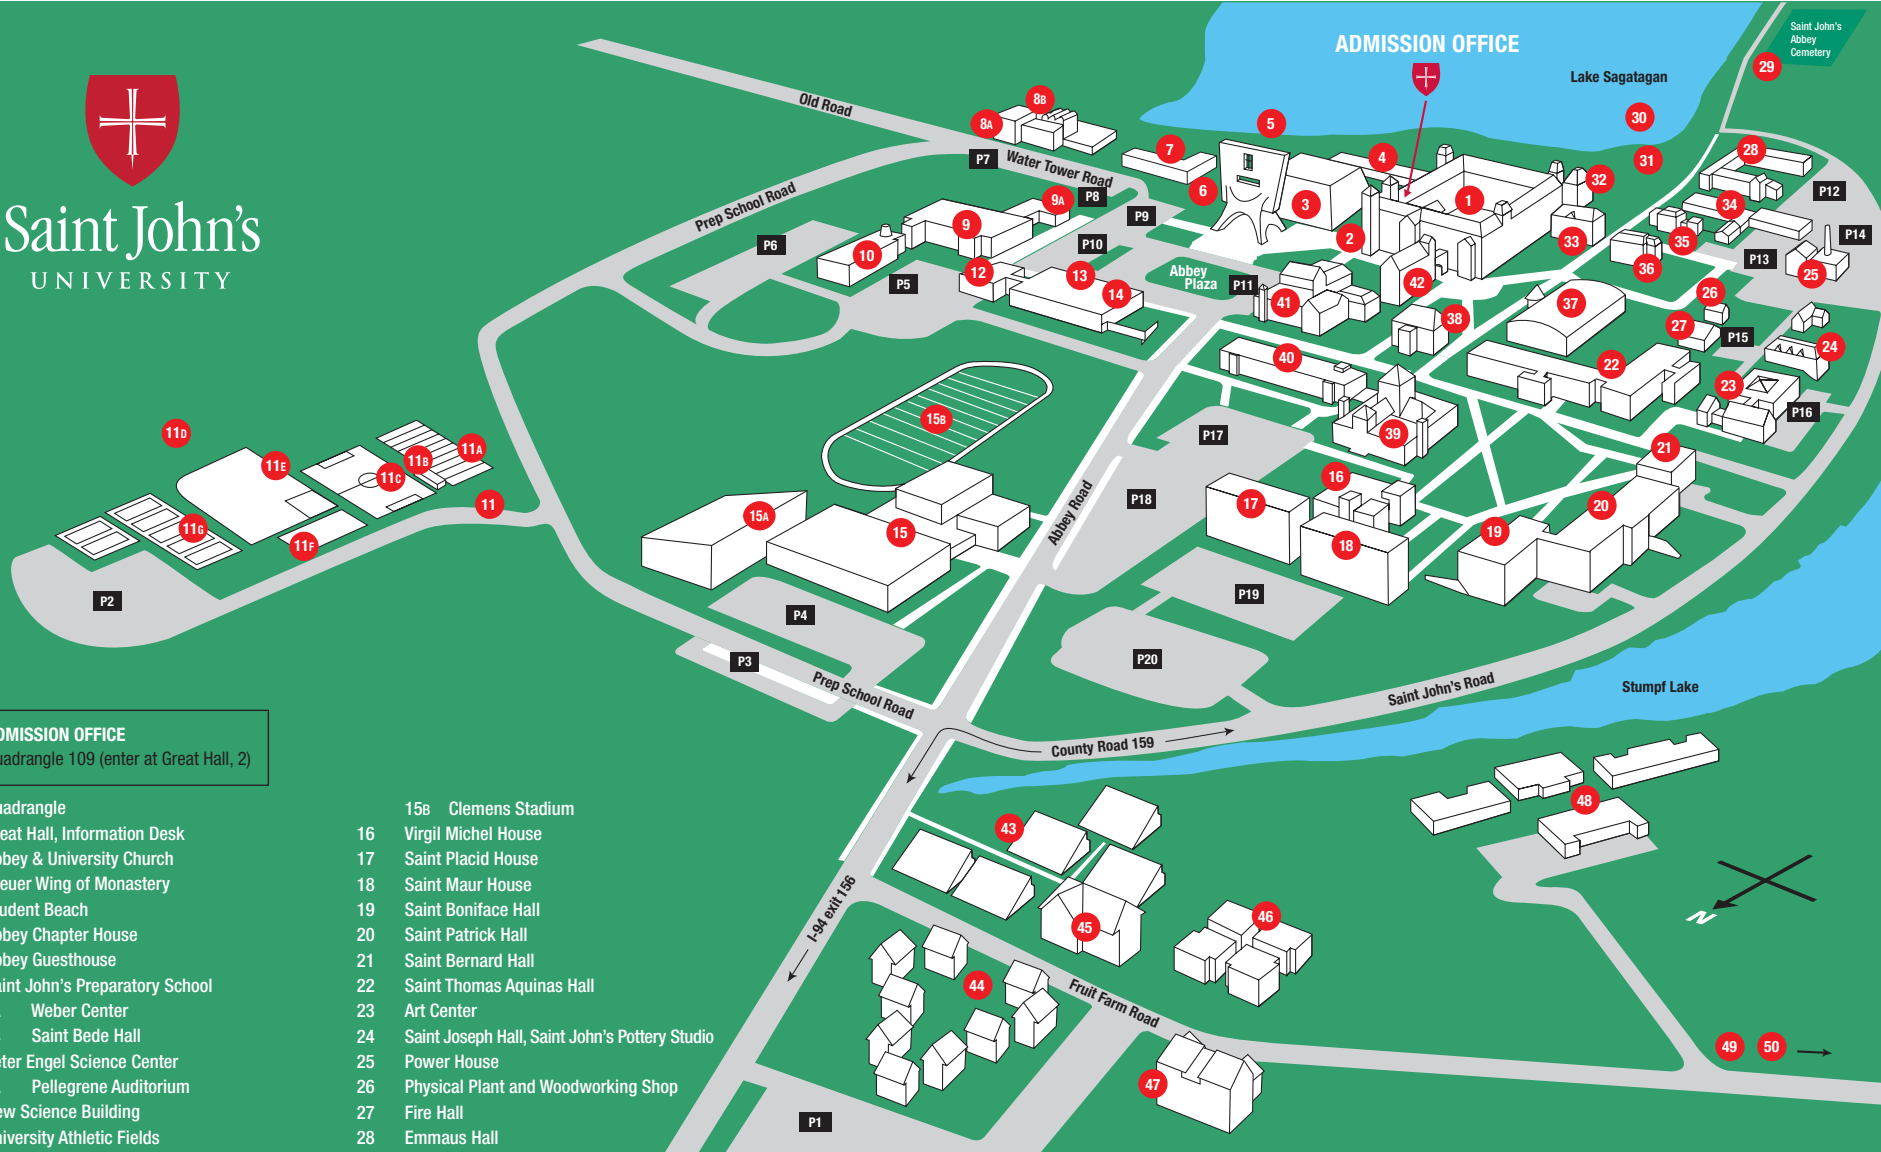

COLLEGE OF Saint Benedict

North Entrance ADMISSION OFFICE

To I-94, exit 160

MINNESOTA STREET

South Entrance

COLLEGE AVENUE

ADMISSION OFFICE
Schoenecker Commons (6)

- 1 **Main Building**
Teresa Reception Center, South Lawn
- 2 **College Avenue Apartments**
- 3 **Main Convent (Monastery)**
- 4 **Sacred Heart Chapel (Monastery)**
- 5 **Art and Heritage Place (Monastery)**
- 6 **Schoenecker Commons**
- 7 **Saint Wendelin Hall**
- 8 **Mary Hall Commons**
Bookstore, Information Desk, Student Mailboxes, Campus Security
- 9 **Aurora Hall**
- 10 **Regina Hall**
- 11 **Corona Hall**
- 12 **West Apartments**
Dominica, Gable, Girgen, Schumacher, Smith, Sohler, Westkaemper
- 13 **Brian Hall**
- 14 **Margretta Hall**
- 15 **Lottie & Frank J. Ardolf Jr. Hall**
- 16 **Health Center**
- 17 **Campus Recreation Fields**
Intramurals, Rugby, Soccer, Softball, Ultimate Frisbee
- 18 **Tennis Courts**
- 19 **Maintenance/Transportation Building**
- 20 **Benedicta Arts Center**
Colman Theater, Escher Auditorium, Gallery Lounge, Gorecki Family Theater, Gorecki Gallery, Sandra & Steven's Courtyard Garden
- 21 **Gorecki Center**
- 22 **Clemens Library**
- 23 **Ardolf Science Center**
- 24 **Academic Services Building**
- 25 **Murray Hall & Pool**
- 26 **Haehn Campus Center**
Claire Lynch Hall, Clemens Field House, Alumnae Hall, McGlynn's, O'Connell's
- 27 **Richarda Hall**
- 28 **Henrita Academic Building**
- 29 **East Apartments**
Luetmer, McDonald, Wirth, Zierden
- 30 **Centennial Commons Townhomes**
Townhomes: Kapsner, Olheiser, Wagner and Wedl; Idzerda Community Center
- 31 **Saint Benedict Athletics Complex**
Lacrosse, Rugby, Soccer, Softball, Ultimate Frisbee
- 32 **Renner House**
The President's Residence

PARKING LOTS
 Guests: Lots P1, P5, P6, P8, P10, P12, P18
 Student Parking: Lots P2, P4, P6, P7, P9, P11, P12, P13, P15, P17
 Employees: Lots P1, P3, P8, P10, P12, P14, P16

Saint John's UNIVERSITY

ADMISSION OFFICE
Quadrangle 109 (enter at Great Hall, 2)