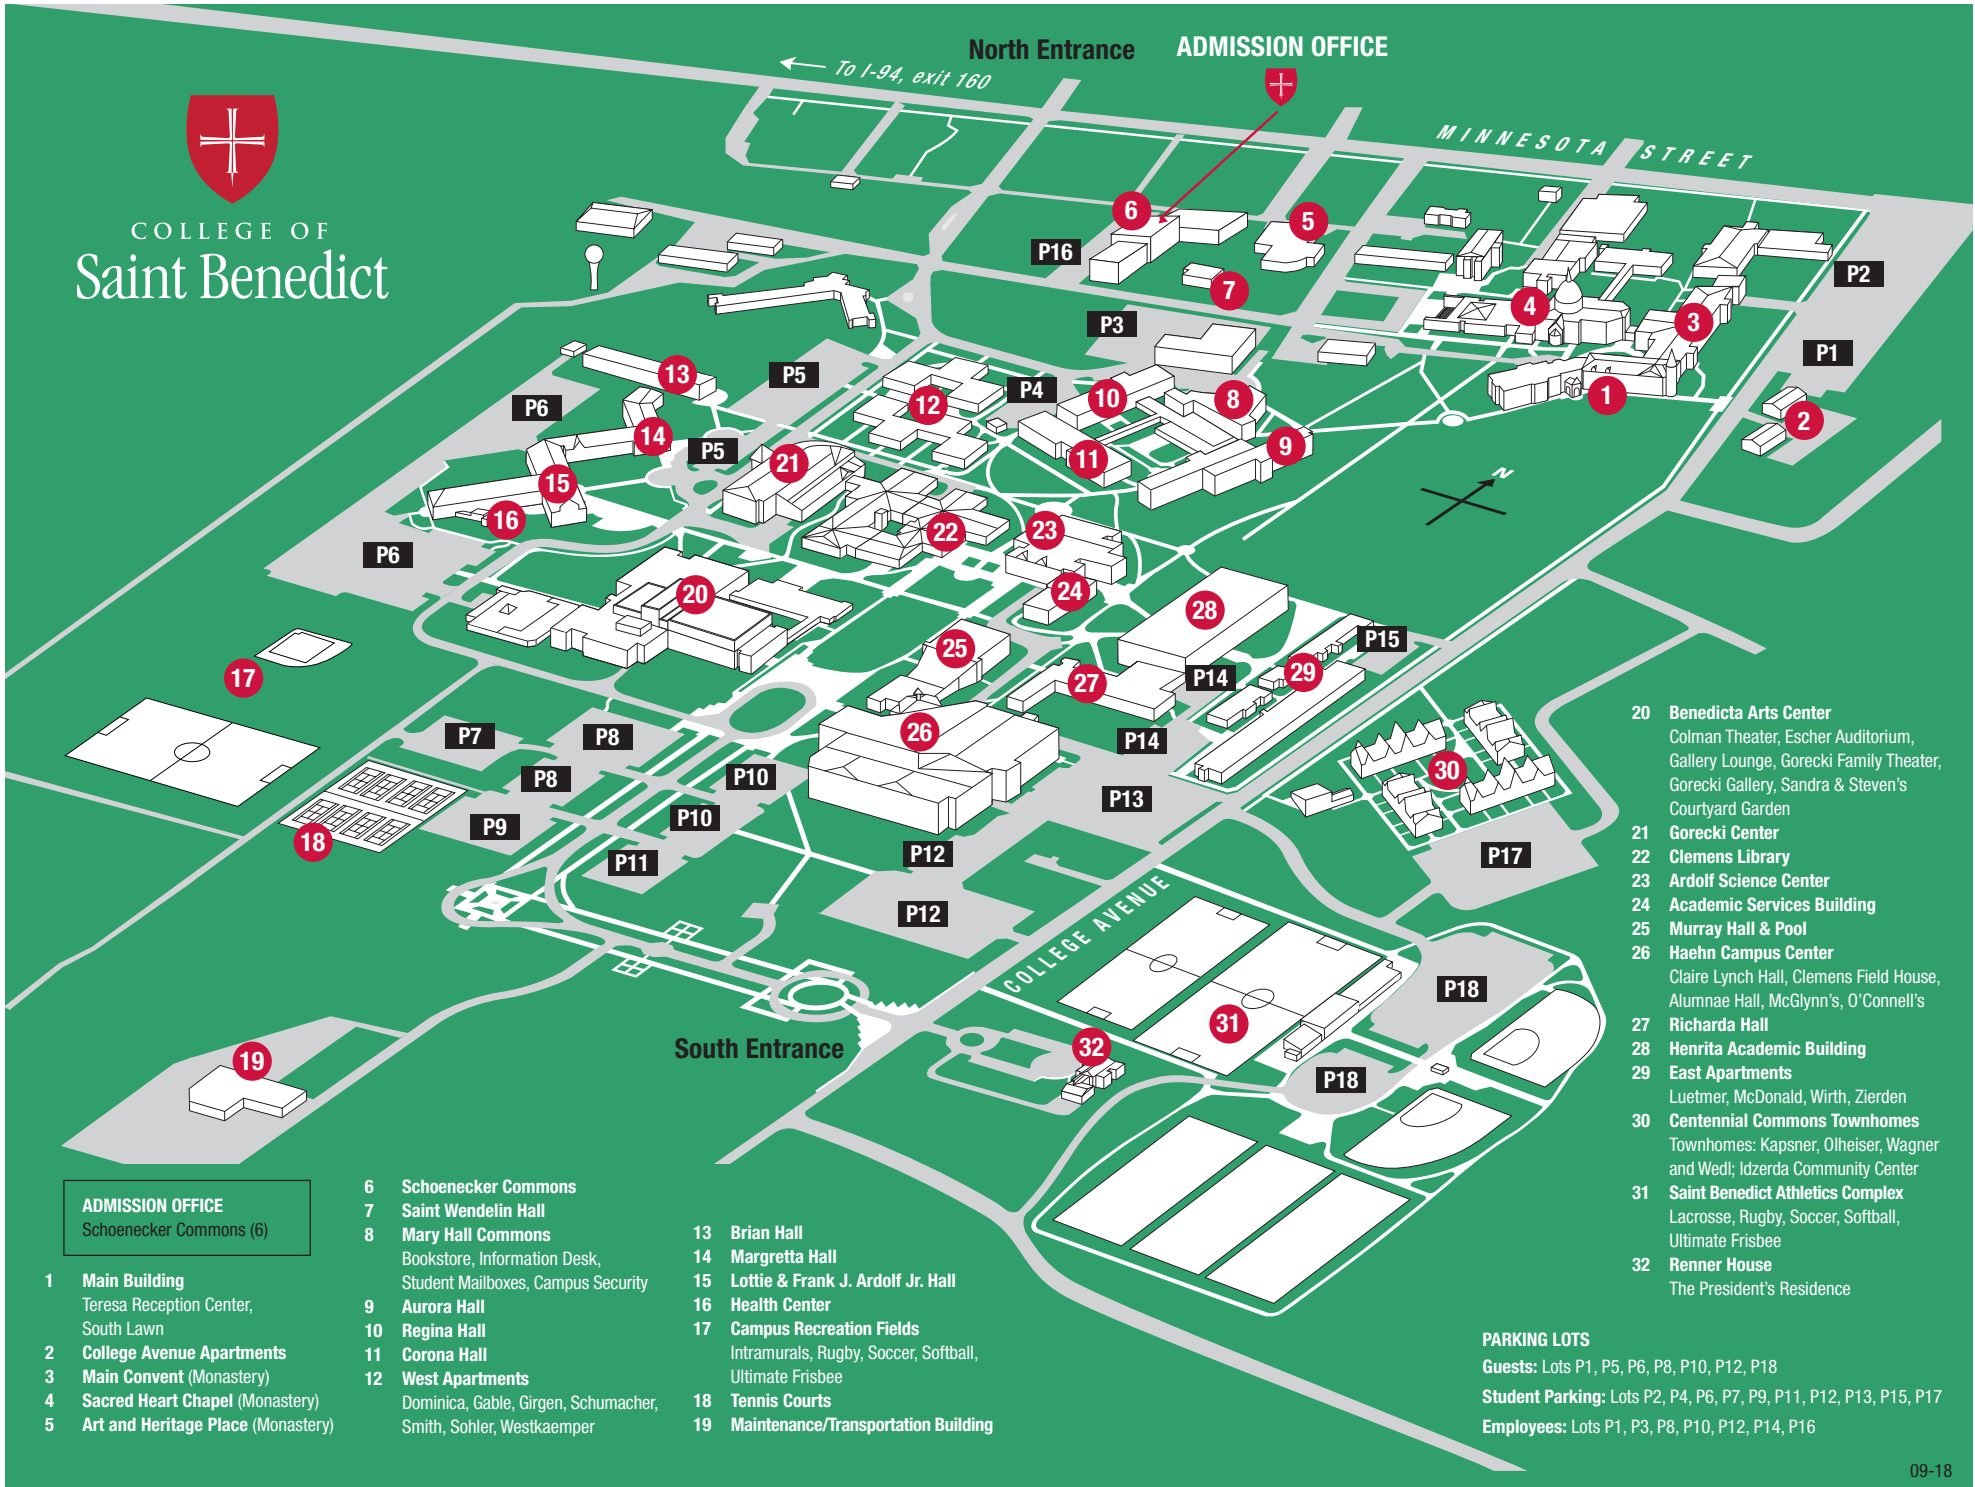

COLLEGE OF Saint Benedict

North Entrance **ADMISSION OFFICE**

← To I-94, exit 160

MINNESOTA STREET

COLLEGE AVENUE

South Entrance

ADMISSION OFFICE
Schoenecker Commons (6)

- 1 **Main Building**
Teresa Reception Center,
South Lawn
- 2 **College Avenue Apartments**
- 3 **Main Convent (Monastery)**
- 4 **Sacred Heart Chapel (Monastery)**
- 5 **Art and Heritage Place (Monastery)**

- 6 **Schoenecker Commons**
- 7 **Saint Wendelin Hall**
- 8 **Mary Hall Commons**
Bookstore, Information Desk,
Student Mailboxes, Campus Security
- 9 **Aurora Hall**
- 10 **Regina Hall**
- 11 **Corona Hall**
- 12 **West Apartments**
Dominica, Gable, Girgen, Schumacher,
Smith, Sohler, Westkaemper

- 20 **Benedicta Arts Center**
Colman Theater, Escher Auditorium,
Gallery Lounge, Gorecki Family Theater,
Gorecki Gallery, Sandra & Steven's
Courtyard Garden
- 21 **Gorecki Center**
- 22 **Clemens Library**
- 23 **Ardolf Science Center**
- 24 **Academic Services Building**
- 25 **Murray Hall & Pool**
- 26 **Haehn Campus Center**
Claire Lynch Hall, Clemens Field House,
Alumnae Hall, McGlynn's, O'Connell's
- 27 **Richarda Hall**
- 28 **Henrita Academic Building**
- 29 **East Apartments**
Luetmer, McDonald, Wirth, Zierden
- 30 **Centennial Commons Townhomes**
Townhomes: Kapsner, Olheiser, Wagner
and Wedl; Idzerda Community Center
- 31 **Saint Benedict Athletics Complex**
Lacrosse, Rugby, Soccer, Softball,
Ultimate Frisbee
- 32 **Renner House**
The President's Residence

PARKING LOTS

- Guests: Lots P1, P5, P6, P8, P10, P12, P18
- Student Parking: Lots P2, P4, P6, P7, P9, P11, P12, P13, P15, P17
- Employees: Lots P1, P3, P8, P10, P12, P14, P16